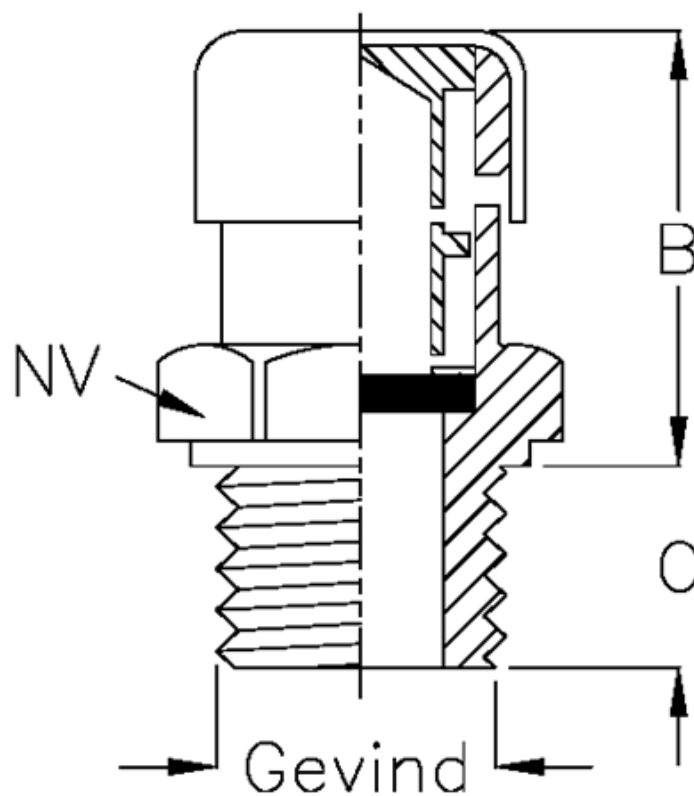

Data Sheet

Article number: 21311036

Description: Breather plug with labyrinth/filter
Type 31A G 1

Measures

B = 30
C = 13
NV = 40
Thread = 1 GAS